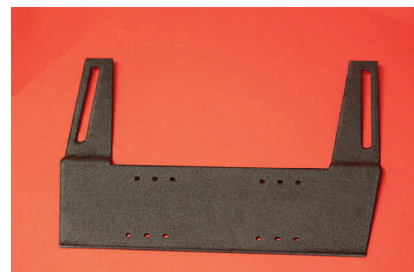

By adding the No-Holes drilled configuration for your standard police fleet units, these gun mounts actually require no drilling for installation.

TECHNICAL SUPPORT

Our Ka-Comm team is available for technical and installation support .

Optional accessories available

Model: KAC-FL-BKT

Flashlight mounting bracket

Model specific to vehicle type

No-Holes drilled mounting plates available for the following vehicles:

Ford Crown Victoria, F-150, PI Utility, and PI Sedan
Dodge Ram 1500 and Charger
Chevy Tahoe, Impala, and Silverado